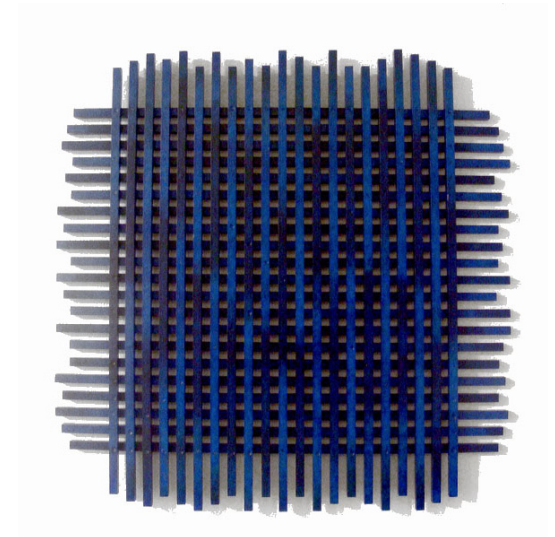

Hilarie Mais : Codex (30) 2007
oil on wood 106 x 105 x 4 cm
$ 12,000